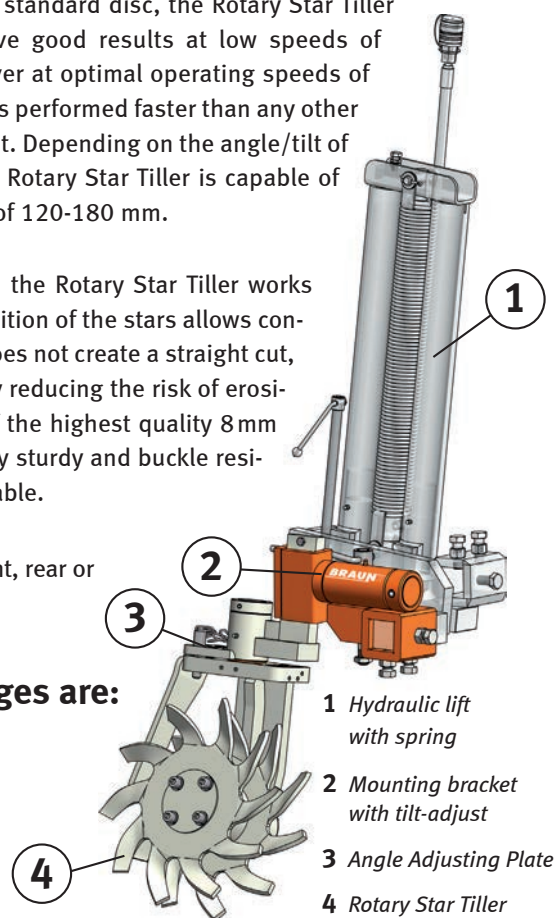

Technical Data

Diameter	400 mm
Thickness	8 mm

Represented by:

BRAUN Maschinenbau GmbH
Albert-Einstein-Straße 10
D-76829 Landau/Pfalz
Tel.: + 49 63 41/95 05 50-0
Fax: + 49 63 41/95 05 5-22
info@braun-maschinenbau.com
www.braun-maschinenbau.com